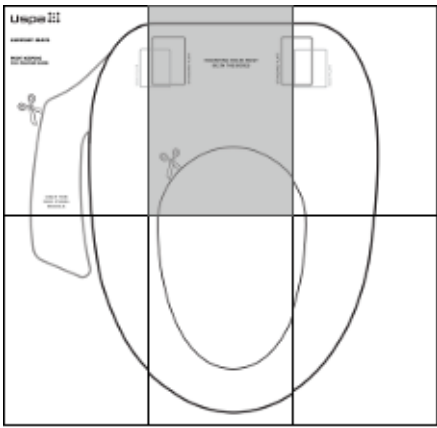

Uspa

COMFORT SEATS

**PRINT KEEPING
THE PROPORTIONS**

WIDE PLATE

**ONLY FOR
SIDE PANEL
MODELS**

STANDARD PLATE

**MOUNTING HOLES MUST
BE IN THE BOXES**

STANDARD PLATE

WIDE PLATE