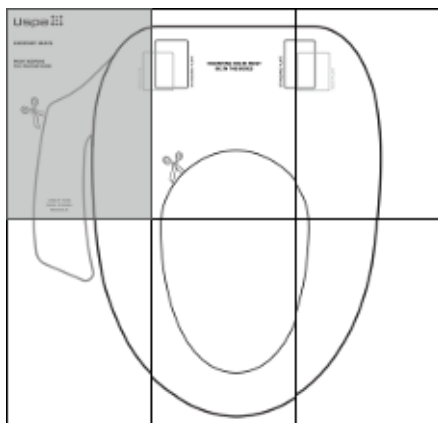

Uspa

COMFORT SEATS

**PRINT KEEPING
THE PROPORTIONS**

WIDE PLATE

**ONLY FOR
SIDE PANEL
MODELS**

STANDARD PLATE

**MOUNTING HOLES MUST
BE IN THE BOXES**

STANDARD PLATE

WIDE PLATE